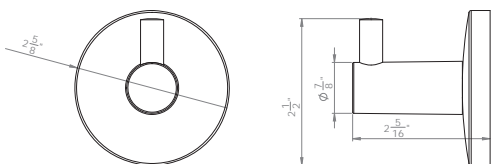

**900 SERIES
BATHROOM ACCESSORIES**

SPECIFICATION DRAWINGS

Towel Ring

Euro Paper Holder

Paper Holder

Single Robe Hook

Towel Bar Set

Base Metal: Zinc