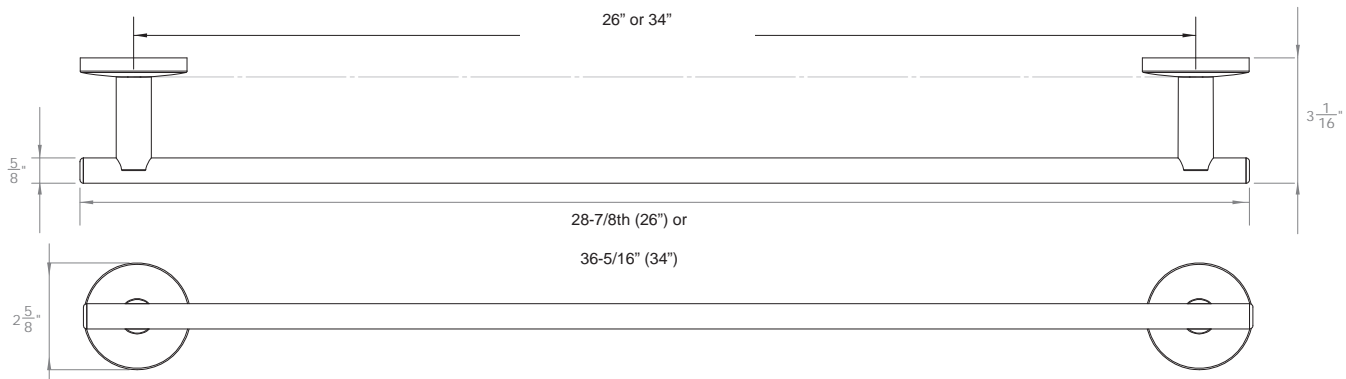

**900 SERIES
BATHROOM ACCESSORIES**

SPECIFICATION DRAWINGS

Towel Ring

Euro Paper Holder

Paper Holder

Single Robe Hook

Towel Bar Set

Base Metal: Zinc