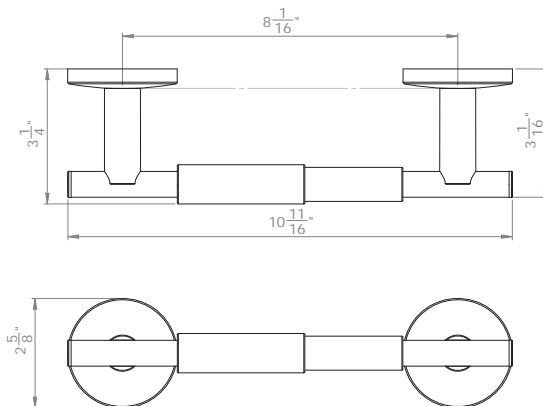

**900 SERIES
BATHROOM ACCESSORIES**

SPECIFICATION DRAWINGS

Towel Ring

Euro Paper Holder

Paper Holder

Single Robe Hook

Towel Bar Set

Base Metal: Zinc