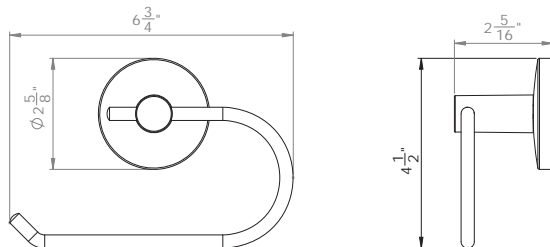

**900 SERIES
BATHROOM ACCESSORIES**

SPECIFICATION DRAWINGS

Towel Ring

Euro Paper Holder

Paper Holder

Single Robe Hook

Towel Bar Set

Base Metal: Zinc