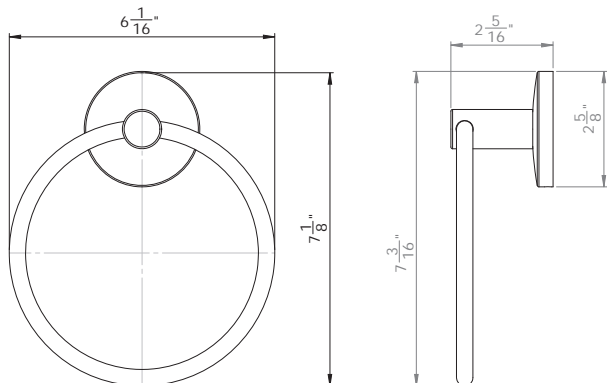

**900 SERIES
BATHROOM ACCESSORIES**

SPECIFICATION DRAWINGS

Towel Ring

Euro Paper Holder

Paper Holder

Single Robe Hook

Towel Bar Set

Base Metal: Zinc